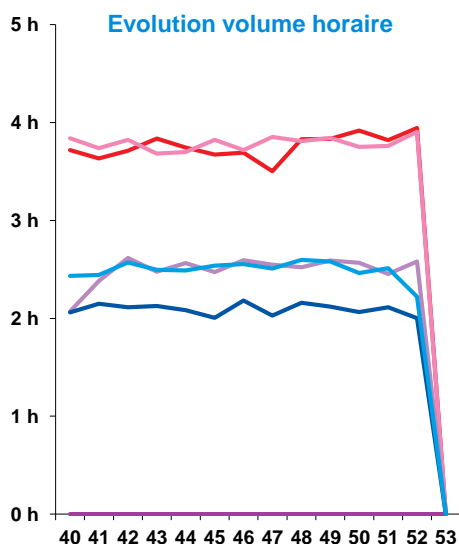

Volume horaire	TF1	France 2	France 3	Canal +	Arte	M6	Totaux
40	3:43:01	3:50:21	2:04:15	0:00:00	2:03:37	2:26:01	14:07:15
41	3:37:59	3:44:21	2:22:50	0:00:00	2:08:56	2:26:38	14:20:44
42	3:42:46	3:49:26	2:36:56	0:00:00	2:06:44	2:34:16	14:50:08
43	3:50:08	3:40:52	2:28:35	0:00:00	2:07:38	2:29:38	14:36:51
44	3:44:36	3:41:50	2:33:48	0:00:00	2:05:01	2:29:26	14:34:41
45	3:40:26	3:49:19	2:28:20	0:00:00	2:00:13	2:32:14	14:30:32
46	3:41:36	3:43:03	2:35:33	0:00:00	2:10:58	2:33:17	14:44:27
47	3:30:13	3:51:11	2:32:49	0:00:00	2:01:39	2:30:32	14:26:24
48	3:49:45	3:48:34	2:31:21	0:00:00	2:09:27	2:35:44	14:54:51
49	3:50:03	3:50:28	2:35:30	0:00:00	2:07:14	2:34:44	14:57:59
50	3:55:03	3:45:05	2:34:01	0:00:00	2:03:45	2:27:41	14:45:35
51	3:49:12	3:45:38	2:27:05	0:00:00	2:06:41	2:30:40	14:39:16
52	3:56:39	3:54:19	2:34:48	0:00:00	2:00:10	2:13:11	14:39:07
53	0:00:00	0:00:00	0:00:00	0:00:00	0:00:00	0:00:00	0:00:00
Totaux	48:51:27	49:14:27	32:25:51	0:00:00	27:12:03	32:24:02	190:07:50