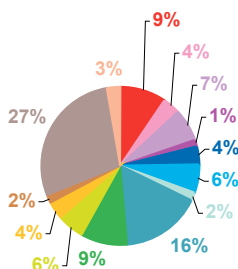

nombre de sujets

trimestre 4 - 2010

données trimestrielles par chaîne et par rubrique

| Volume horaire | TF1 | France 2 | France 3 | Canal + | Arte | M6 | Totaux |
|-------------------------------|-----------------|-----------------|-----------------|-----------------|-----------------|-----------------|------------------|
| Catastrophes | 5:07:44 | 3:52:58 | 3:27:43 | 1:17:20 | 0:28:54 | 2:16:46 | 16:31:25 |
| Culture-loisirs | 5:39:13 | 3:44:42 | 2:52:36 | 0:31:08 | 9:50:16 | 3:01:14 | 25:39:09 |
| Economie | 3:15:20 | 3:15:10 | 2:33:39 | 0:54:55 | 2:07:46 | 1:34:25 | 13:41:15 |
| Education | 0:55:12 | 0:53:27 | 0:34:58 | 0:12:14 | 0:12:33 | 0:22:01 | 3:10:25 |
| Environnement | 2:41:33 | 1:43:39 | 1:53:56 | 0:29:28 | 0:46:32 | 0:57:28 | 8:32:36 |
| Faits divers | 1:48:12 | 1:29:48 | 1:35:56 | 0:49:04 | 0:11:28 | 1:29:38 | 7:24:06 |
| Histoire-hommages | 0:48:50 | 0:36:45 | 0:16:34 | 0:12:55 | 0:39:48 | 0:15:32 | 2:50:24 |
| International | 3:13:39 | 5:04:29 | 4:18:03 | 2:16:18 | 8:25:03 | 1:36:44 | 24:54:16 |
| Justice | 2:05:10 | 2:12:20 | 2:18:39 | 1:17:25 | 1:04:17 | 1:28:18 | 10:26:09 |
| Politique France | 2:48:00 | 3:10:36 | 2:39:02 | 0:46:00 | 0:44:12 | 0:51:56 | 10:59:46 |
| Santé | 1:52:37 | 2:21:49 | 2:06:39 | 0:29:18 | 0:24:21 | 1:03:32 | 8:18:16 |
| Sciences et techniques | 1:10:19 | 0:43:36 | 0:33:34 | 0:13:36 | 0:32:36 | 0:42:38 | 3:56:19 |
| Société | 12:11:58 | 13:24:16 | 9:26:22 | 3:54:55 | 4:36:20 | 6:27:34 | 50:01:25 |
| Sport | 2:33:25 | 1:43:55 | 1:23:41 | 0:23:39 | 0:04:06 | 1:06:23 | 7:15:09 |
| Totaux | 46:11:12 | 44:17:30 | 36:01:22 | 13:48:15 | 30:08:12 | 23:14:09 | 193:40:40 |

volume horaire

TF1

France 2

France 3

Canal +

Arte

M6

trimestre 4 - 2010