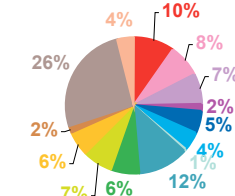

nombre de sujets

trimestre 4 - 2010

données trimestrielles par chaîne et par rubrique

| Volume horaire | TF1 | France 2 | France 3 | Canal + | Arte | M6 | Totaux |
|-------------------------------|-----------------|-----------------|-----------------|-----------------|-----------------|-----------------|------------------|
| Catastrophes | 5:07:44 | 3:52:58 | 3:27:43 | 1:17:20 | 0:28:54 | 2:16:46 | 16:31:25 |
| Culture-loisirs | 5:39:13 | 3:44:42 | 2:52:36 | 0:31:08 | 9:50:16 | 3:01:14 | 25:39:09 |
| Economie | 3:15:20 | 3:15:10 | 2:33:39 | 0:54:55 | 2:07:46 | 1:34:25 | 13:41:15 |
| Education | 0:55:12 | 0:53:27 | 0:34:58 | 0:12:14 | 0:12:33 | 0:22:01 | 3:10:25 |
| Environnement | 2:41:33 | 1:43:39 | 1:53:56 | 0:29:28 | 0:46:32 | 0:57:28 | 8:32:36 |
| Faits divers | 1:48:12 | 1:29:48 | 1:35:56 | 0:49:04 | 0:11:28 | 1:29:38 | 7:24:06 |
| Histoire-hommages | 0:48:50 | 0:36:45 | 0:16:34 | 0:12:55 | 0:39:48 | 0:15:32 | 2:50:24 |
| International | 3:13:39 | 5:04:29 | 4:18:03 | 2:16:18 | 8:25:03 | 1:36:44 | 24:54:16 |
| Justice | 2:05:10 | 2:12:20 | 2:18:39 | 1:17:25 | 1:04:17 | 1:28:18 | 10:26:09 |
| Politique France | 2:48:00 | 3:10:36 | 2:39:02 | 0:46:00 | 0:44:12 | 0:51:56 | 10:59:46 |
| Santé | 1:52:37 | 2:21:49 | 2:06:39 | 0:29:18 | 0:24:21 | 1:03:32 | 8:18:16 |
| Sciences et techniques | 1:10:19 | 0:43:36 | 0:33:34 | 0:13:36 | 0:32:36 | 0:42:38 | 3:56:19 |
| Société | 12:11:58 | 13:24:16 | 9:26:22 | 3:54:55 | 4:36:20 | 6:27:34 | 50:01:25 |
| Sport | 2:33:25 | 1:43:55 | 1:23:41 | 0:23:39 | 0:04:06 | 1:06:23 | 7:15:09 |
| Totaux | 46:11:12 | 44:17:30 | 36:01:22 | 13:48:15 | 30:08:12 | 23:14:09 | 193:40:40 |

volume horaire

TF1

France 2

France 3

Canal +

Arte

M6

trimestre 4 - 2010