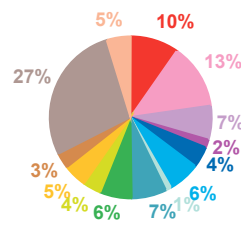

nombre de sujets

trimestre 4 - 2010

données trimestrielles par chaîne et par rubrique

| Volume horaire | TF1 | France 2 | France 3 | Canal + | Arte | M6 | Totaux |
|-------------------------------|-----------------|-----------------|-----------------|-----------------|-----------------|-----------------|------------------|
| Catastrophes | 5:07:44 | 3:52:58 | 3:27:43 | 1:17:20 | 0:28:54 | 2:16:46 | 16:31:25 |
| Culture-loisirs | 5:39:13 | 3:44:42 | 2:52:36 | 0:31:08 | 9:50:16 | 3:01:14 | 25:39:09 |
| Economie | 3:15:20 | 3:15:10 | 2:33:39 | 0:54:55 | 2:07:46 | 1:34:25 | 13:41:15 |
| Education | 0:55:12 | 0:53:27 | 0:34:58 | 0:12:14 | 0:12:33 | 0:22:01 | 3:10:25 |
| Environnement | 2:41:33 | 1:43:39 | 1:53:56 | 0:29:28 | 0:46:32 | 0:57:28 | 8:32:36 |
| Faits divers | 1:48:12 | 1:29:48 | 1:35:56 | 0:49:04 | 0:11:28 | 1:29:38 | 7:24:06 |
| Histoire-hommages | 0:48:50 | 0:36:45 | 0:16:34 | 0:12:55 | 0:39:48 | 0:15:32 | 2:50:24 |
| International | 3:13:39 | 5:04:29 | 4:18:03 | 2:16:18 | 8:25:03 | 1:36:44 | 24:54:16 |
| Justice | 2:05:10 | 2:12:20 | 2:18:39 | 1:17:25 | 1:04:17 | 1:28:18 | 10:26:09 |
| Politique France | 2:48:00 | 3:10:36 | 2:39:02 | 0:46:00 | 0:44:12 | 0:51:56 | 10:59:46 |
| Santé | 1:52:37 | 2:21:49 | 2:06:39 | 0:29:18 | 0:24:21 | 1:03:32 | 8:18:16 |
| Sciences et techniques | 1:10:19 | 0:43:36 | 0:33:34 | 0:13:36 | 0:32:36 | 0:42:38 | 3:56:19 |
| Société | 12:11:58 | 13:24:16 | 9:26:22 | 3:54:55 | 4:36:20 | 6:27:34 | 50:01:25 |
| Sport | 2:33:25 | 1:43:55 | 1:23:41 | 0:23:39 | 0:04:06 | 1:06:23 | 7:15:09 |
| Totaux | 46:11:12 | 44:17:30 | 36:01:22 | 13:48:15 | 30:08:12 | 23:14:09 | 193:40:40 |

volume horaire

TF1

France 2

France 3

Canal +

Arte

M6

trimestre 4 - 2010