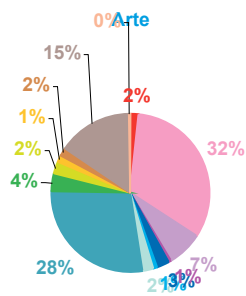

nombre de sujets

trimestre 4 - 2010

données trimestrielles par chaîne et par rubrique

| Volume horaire | TF1 | France 2 | France 3 | Canal + | Arte | M6 | Totaux |
|-------------------------------|-----------------|-----------------|-----------------|-----------------|-----------------|-----------------|------------------|
| Catastrophes | 5:07:44 | 3:52:58 | 3:27:43 | 1:17:20 | 0:28:54 | 2:16:46 | 16:31:25 |
| Culture-loisirs | 5:39:13 | 3:44:42 | 2:52:36 | 0:31:08 | 9:50:16 | 3:01:14 | 25:39:09 |
| Economie | 3:15:20 | 3:15:10 | 2:33:39 | 0:54:55 | 2:07:46 | 1:34:25 | 13:41:15 |
| Education | 0:55:12 | 0:53:27 | 0:34:58 | 0:12:14 | 0:12:33 | 0:22:01 | 3:10:25 |
| Environnement | 2:41:33 | 1:43:39 | 1:53:56 | 0:29:28 | 0:46:32 | 0:57:28 | 8:32:36 |
| Faits divers | 1:48:12 | 1:29:48 | 1:35:56 | 0:49:04 | 0:11:28 | 1:29:38 | 7:24:06 |
| Histoire-hommages | 0:48:50 | 0:36:45 | 0:16:34 | 0:12:55 | 0:39:48 | 0:15:32 | 2:50:24 |
| International | 3:13:39 | 5:04:29 | 4:18:03 | 2:16:18 | 8:25:03 | 1:36:44 | 24:54:16 |
| Justice | 2:05:10 | 2:12:20 | 2:18:39 | 1:17:25 | 1:04:17 | 1:28:18 | 10:26:09 |
| Politique France | 2:48:00 | 3:10:36 | 2:39:02 | 0:46:00 | 0:44:12 | 0:51:56 | 10:59:46 |
| Santé | 1:52:37 | 2:21:49 | 2:06:39 | 0:29:18 | 0:24:21 | 1:03:32 | 8:18:16 |
| Sciences et techniques | 1:10:19 | 0:43:36 | 0:33:34 | 0:13:36 | 0:32:36 | 0:42:38 | 3:56:19 |
| Société | 12:11:58 | 13:24:16 | 9:26:22 | 3:54:55 | 4:36:20 | 6:27:34 | 50:01:25 |
| Sport | 2:33:25 | 1:43:55 | 1:23:41 | 0:23:39 | 0:04:06 | 1:06:23 | 7:15:09 |
| Totaux | 46:11:12 | 44:17:30 | 36:01:22 | 13:48:15 | 30:08:12 | 23:14:09 | 193:40:40 |

volume horaire

TF1

France 2

France 3

Canal +

Arte

M6

trimestre 4 - 2010