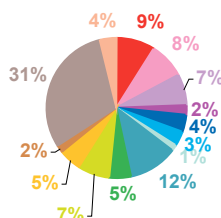

Arte

France 2