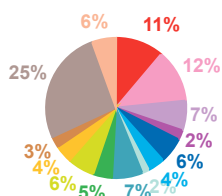

Canal +

trimestre 4 - 2010

données trimestrielles par chaîne et par rubrique

Volume horaire	TF1	France 2	France 3	Canal +	Arte	M6	Totaux
Catastrophes	5:07:44	3:52:58	3:27:43	1:17:20	0:28:54	2:16:46	16:31:25
Culture-loisirs	5:39:13	3:44:42	2:52:36	0:31:08	9:50:16	3:01:14	25:39:09
Economie	3:15:20	3:15:10	2:33:39	0:54:55	2:07:46	1:34:25	13:41:15
Education	0:55:12	0:53:27	0:34:58	0:12:14	0:12:33	0:22:01	3:10:25
Environnement	2:41:33	1:43:39	1:53:56	0:29:28	0:46:32	0:57:28	8:32:36
Faits divers	1:48:12	1:29:48	1:35:56	0:49:04	0:11:28	1:29:38	7:24:06
Histoire-hommages	0:48:50	0:36:45	0:16:34	0:12:55	0:39:48	0:15:32	2:50:24
International	3:13:39	5:04:29	4:18:03	2:16:18	8:25:03	1:36:44	24:54:16
Justice	2:05:10	2:12:20	2:18:39	1:17:25	1:04:17	1:28:18	10:26:09
Politique France	2:48:00	3:10:36	2:39:02	0:46:00	0:44:12	0:51:56	10:59:46
Santé	1:52:37	2:21:49	2:06:39	0:29:18	0:24:21	1:03:32	8:18:16
Sciences et techniques	1:10:19	0:43:36	0:33:34	0:13:36	0:32:36	0:42:38	3:56:19
Société	12:11:58	13:24:16	9:26:22	3:54:55	4:36:20	6:27:34	50:01:25
Sport	2:33:25	1:43:55	1:23:41	0:23:39	0:04:06	1:06:23	7:15:09
Totaux	46:11:12	44:17:30	36:01:22	13:48:15	30:08:12	23:14:09	193:40:40

volume horaire

TF1